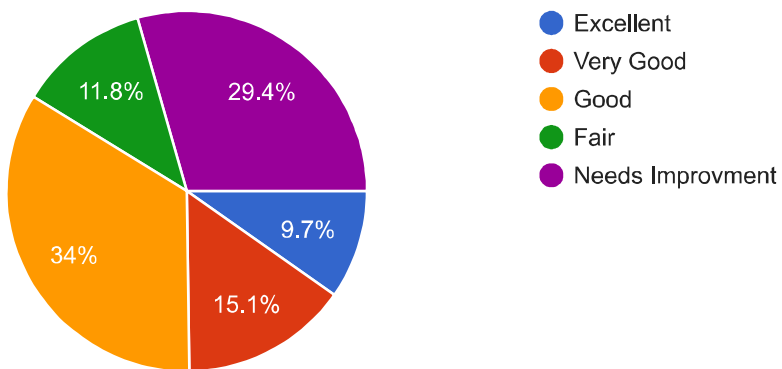

Q.4 Canteen Facilities provided in the College

823 responses