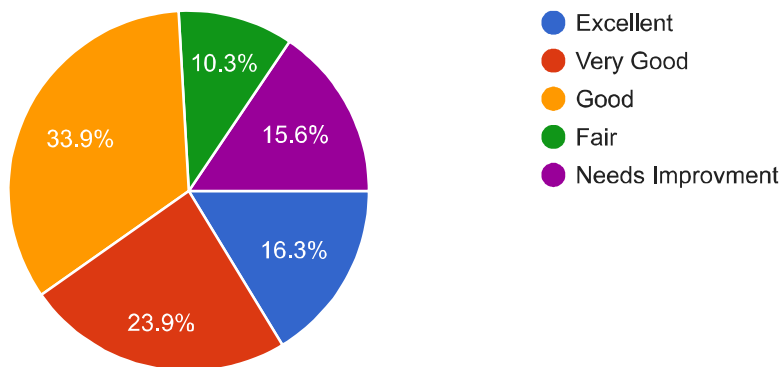

L.A.D. & Smt. R.P. College for Women, Nagpur Students Satisfaction Survey- 2018-2019

854 responses

Q.1 Overall teaching aids used in teaching such as PPT, Short Viodeos, Chart, Maps etc

823 responses

Q.2. Library Facilities available in the College