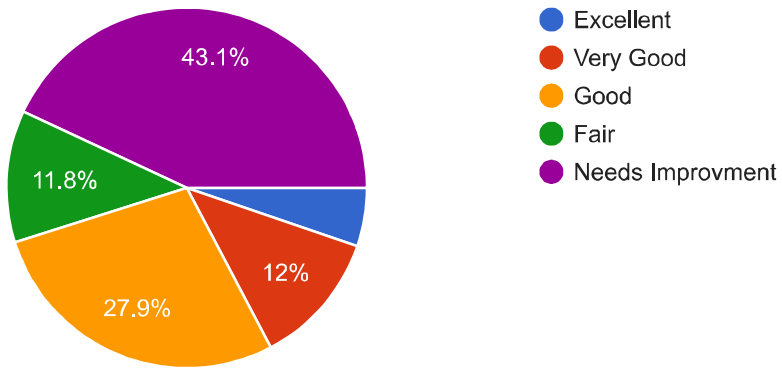

Q.3 Office / Administrative Services in the College

822 responses