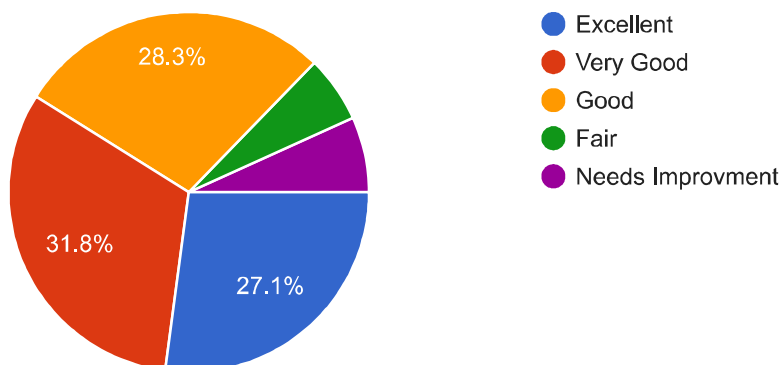

Q.2. Library Facilities available in the College

823 responses